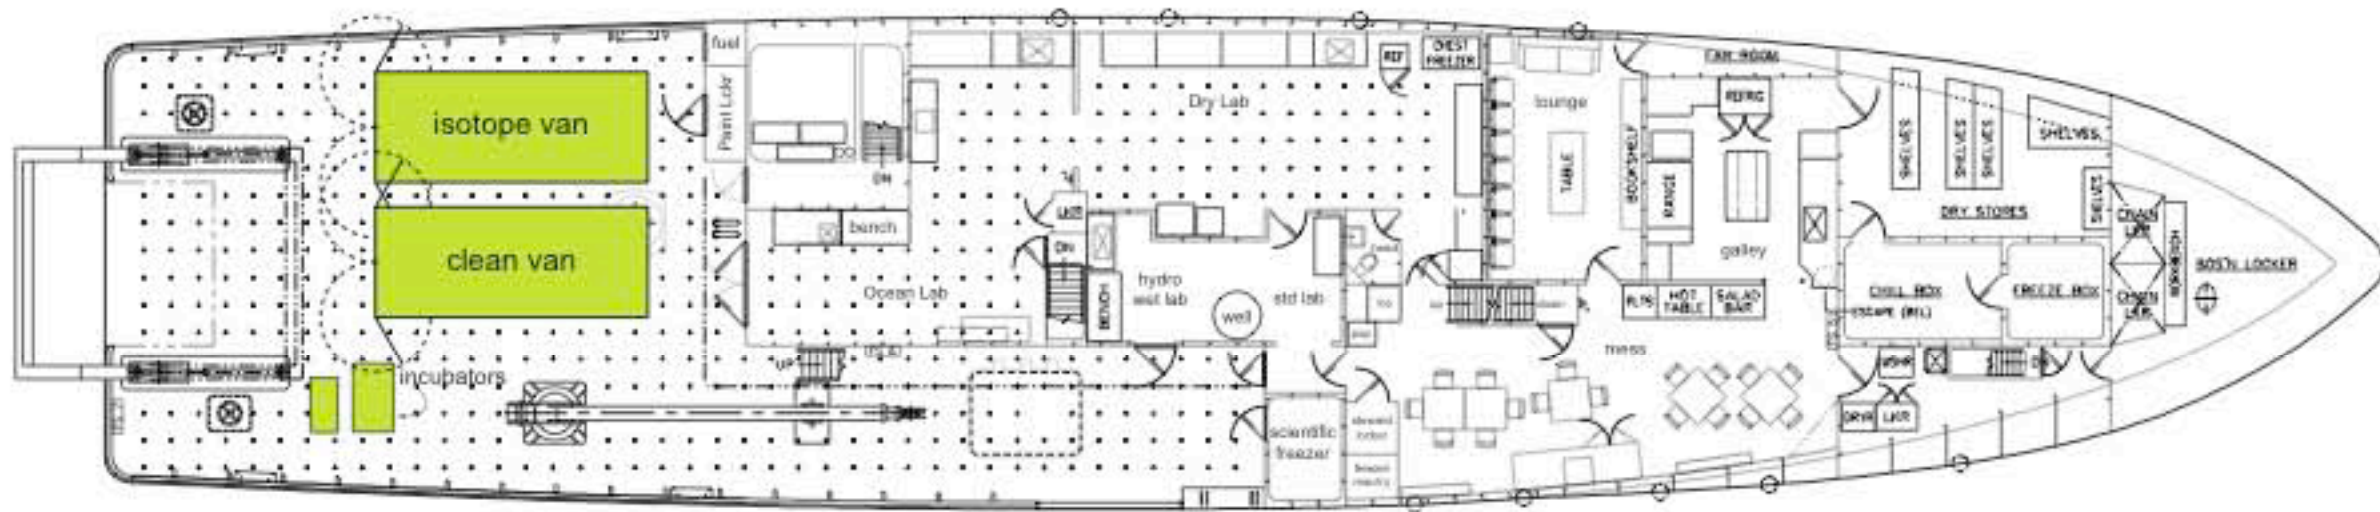

R/V *New Horizon*

01 deck plan

06/07/1999

scale: 1 cm = 1 foot

R/V New Horizon  
Main deck plan  
06/07/1999

scale: 1 cm = 1 foot