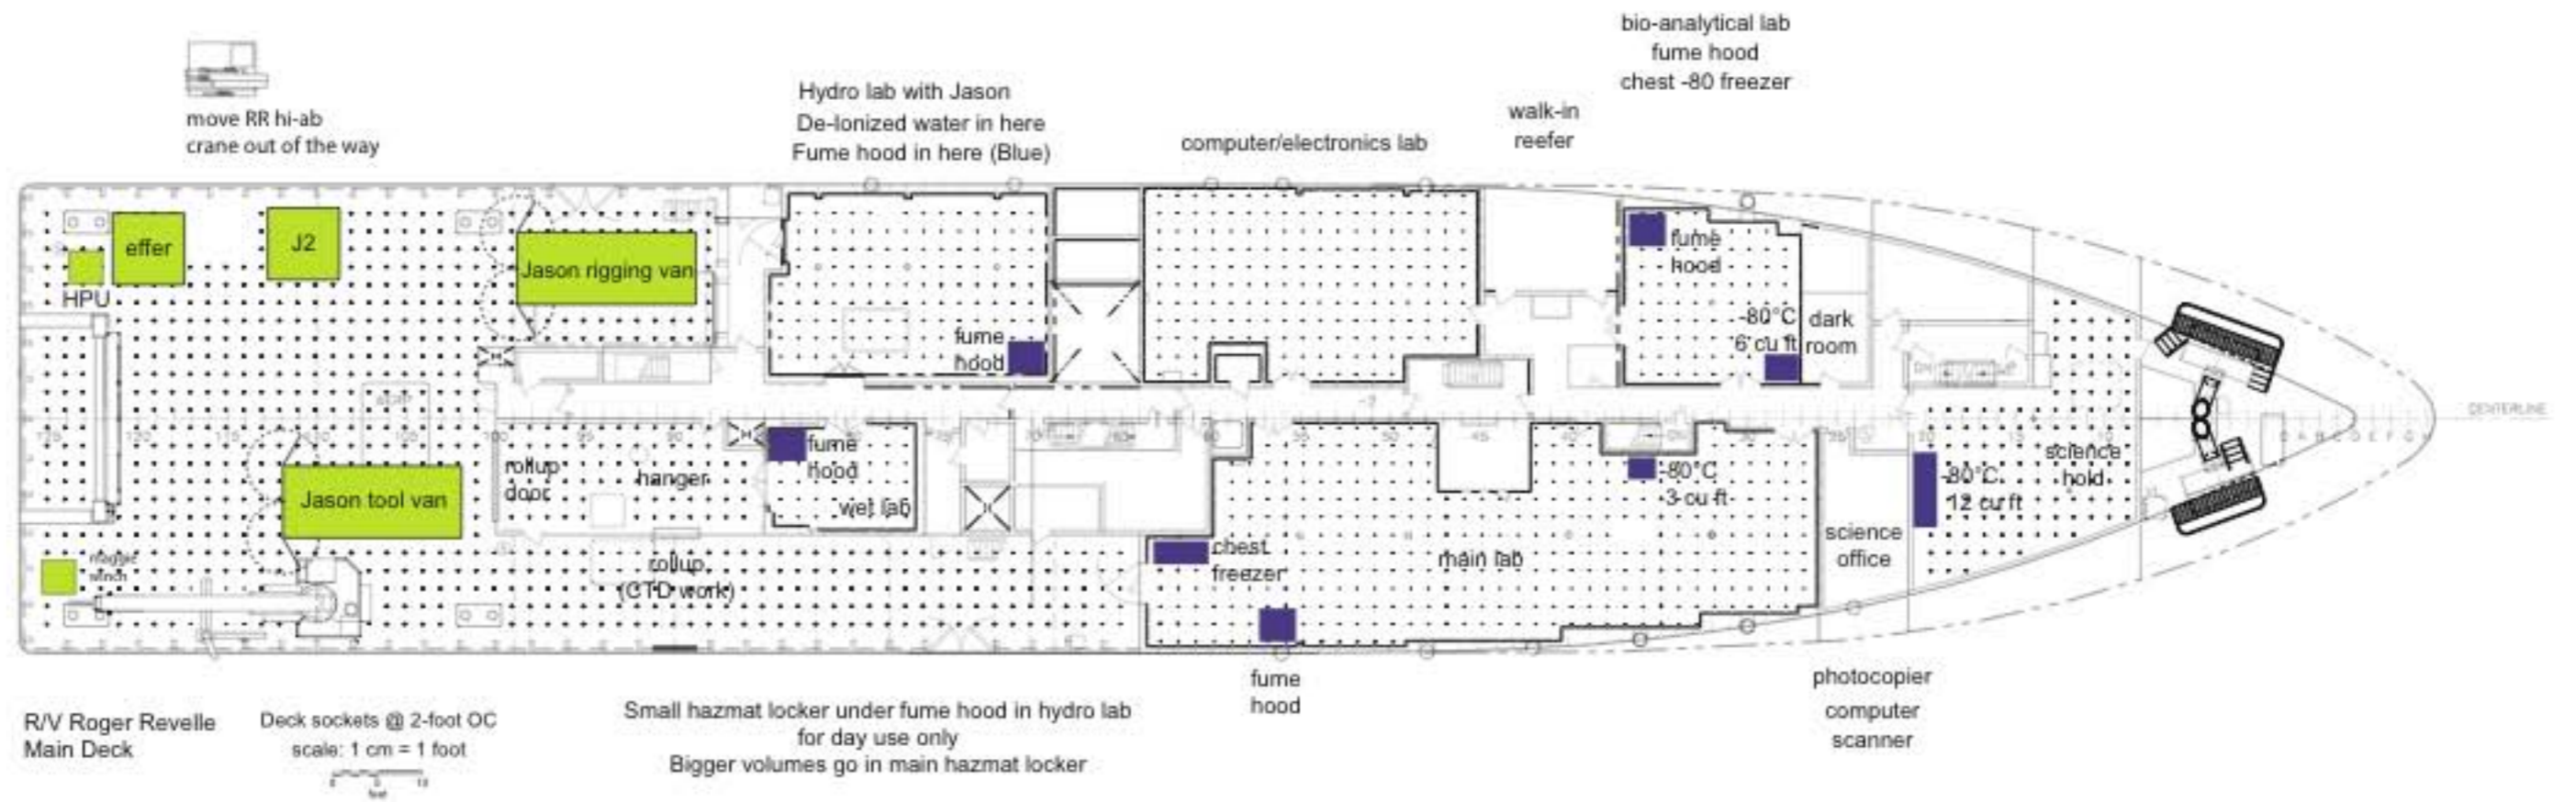

**R/V Roger Revelle**

01 Level  
Deck sockets @ 2-foot OC  
scale: 1 cm = 1 foot

R/V Roger Revelle  
Main Deck

Deck sockets @ 2-foot OC  
scale: 1 cm = 1 foot

Small hazmat locker under fume hood in hydro lab  
for day use only  
Bigger volumes go in main hazmat locker

photocopier  
computer  
scanner