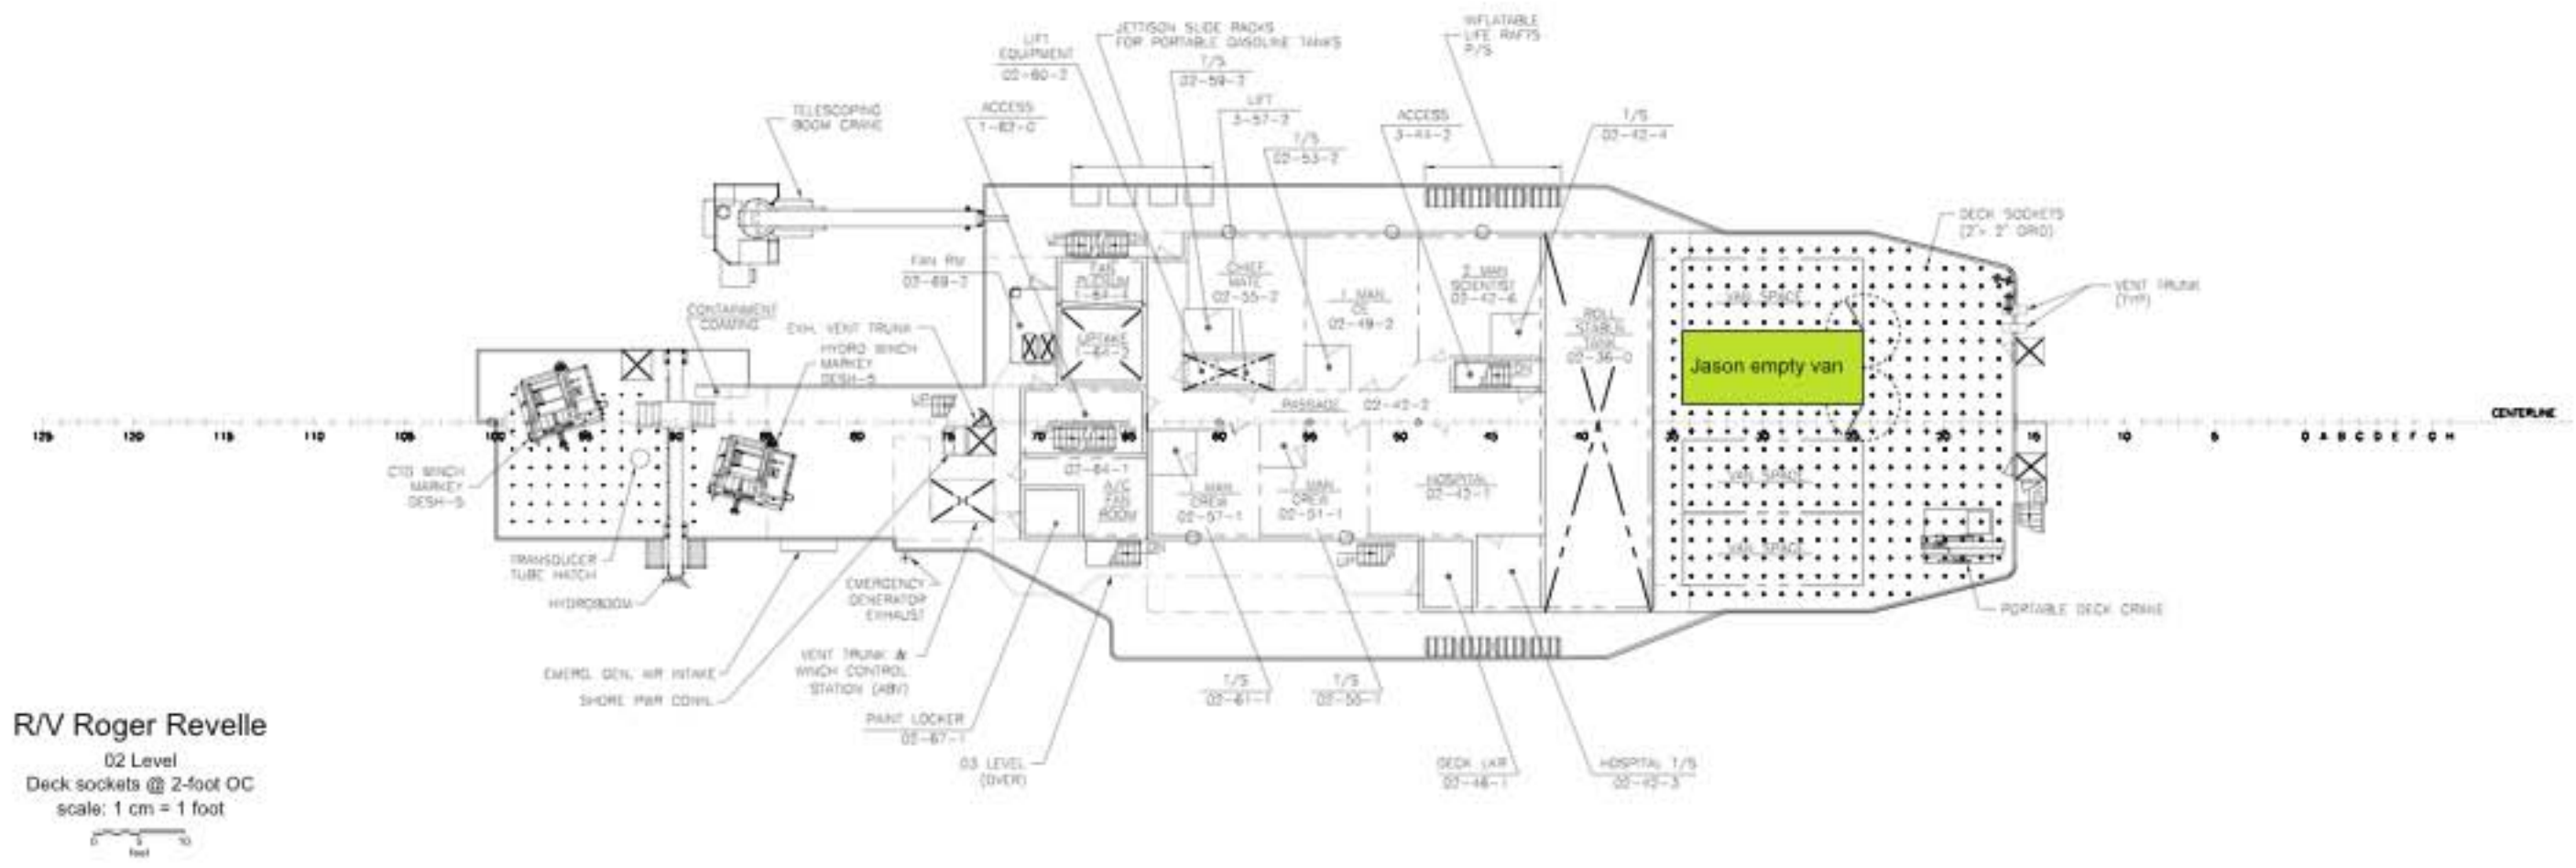

**R/V Roger Revelle**

01 Level  
Deck sockets @ 2-foot OC  
scale: 1 cm = 1 foot

R/V Roger Revelle  
Main Deck

Deck sockets @ 2-foot OC  
scale: 1 cm = 1 foot

Small hazmat locker under fume hood in hydro lab  
for day use only  
Bigger volumes go in main hazmat locker

photocopier  
computer  
scanner